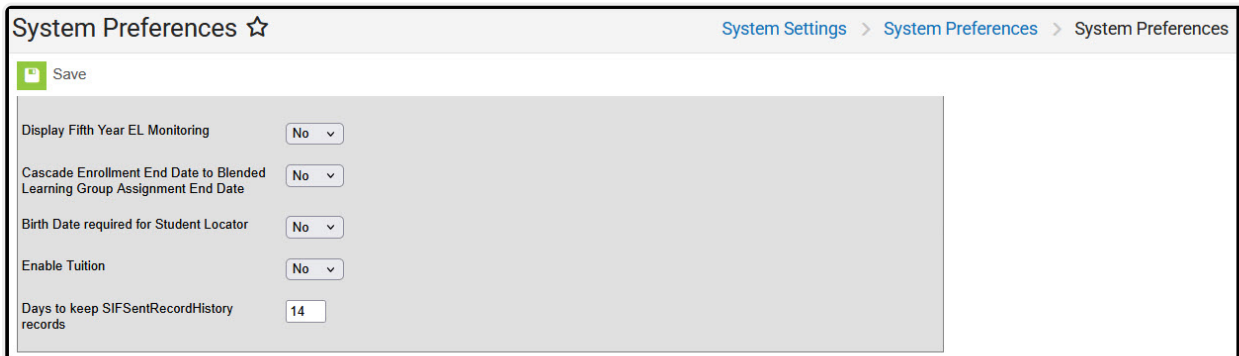

SIF Unity (Oklahoma)

Last Modified on 05/28/2026 12:35 pm CDT

This article provides information about SIF (Unity) for Oklahoma, including object information and related tooling.

SIF is a standard for data interchange that allows two separate information systems to communicate with each other. SIF sets a standard messaging language and format that defines data objects commonly shared across student information systems and applications.

As long as both applications conform to the same SIF data interchange standards (such as those set by SIFA), communication between two systems designed by entirely separate vendors is possible.

SIF Unity tools are only available for SIF v3.6 or higher.

Set the amount of time SIF Logs are stored

Districts can set the amount of time SIF Logs are stored by using the 'Days to keep SIFSentRecordHistory records' field in the System Preferences.

System Preferences

SIF Object Information

The table below provides PDFs detailing each object used in Oklahoma SIF (Unity).

Object	Link to Document
Attendance Code Info	Attendance Code Info
Calendar Date	Calendar Dates (May 2026)
Calendar Summary	Calendar Summary
Discipline Incident	Discipline Incident