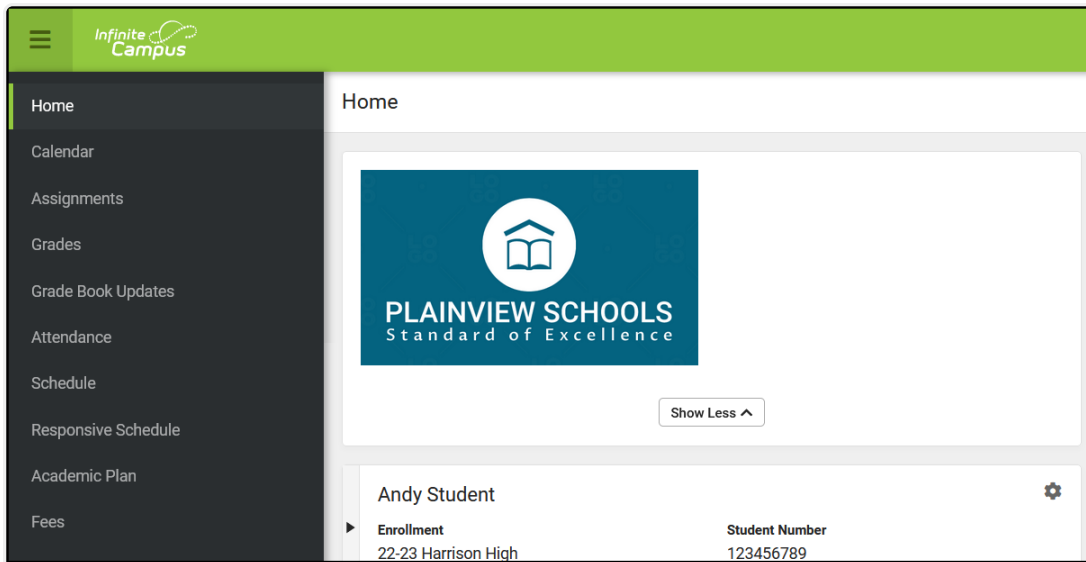

Portal Home Screen

Last Modified on 01/10/2025 9:22 am CST

Tool Search: Home Screen

The Portal Home Screen tool allows districts to add a message that displays for all Campus Student and Campus Parent users.

Display text entered in this tool displays for all students or parents, respectively. Use the WYSIWYG to format text and include images or links. Use the first editor for [Campus Student](#) and the second editor for [Campus Parent](#).

Entered text, links, and images display at the top of the Home screen in Campus Student or Campus Parent:

An example of Home Screen text in Campus Student.

To learn more, watch the video below:
