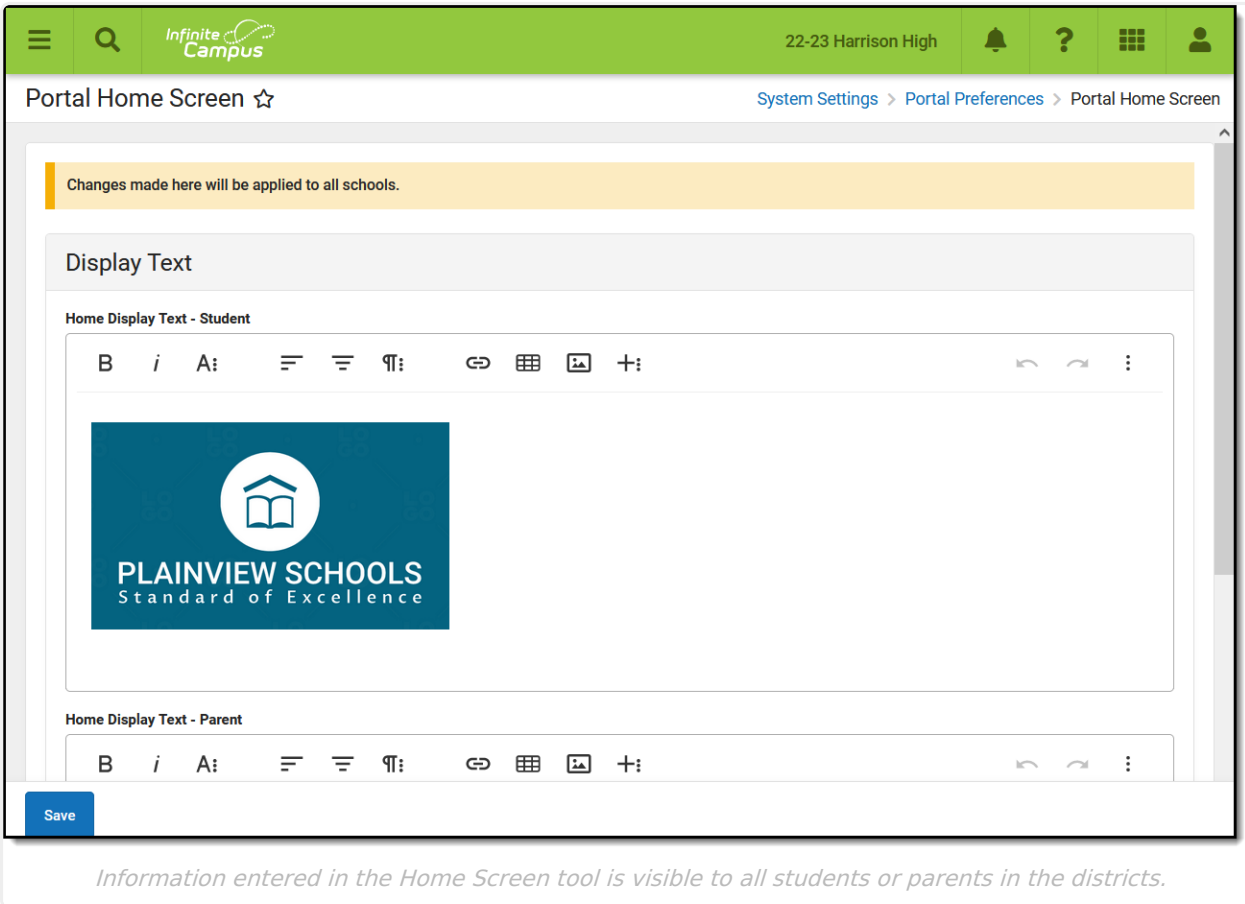

Portal Home Screen

Last Modified on 01/10/2025 9:22 am CST

Tool Search: Home Screen

The Portal Home Screen tool allows districts to add a message that displays for all Campus Student and Campus Parent users.

Display text entered in this tool displays for all students or parents, respectively. Use the WYSIWYG to format text and include images or links. Use the first editor for [Campus Student](#) and the second editor for [Campus Parent](#).

Entered text, links, and images display at the top of the Home screen in Campus Student or Campus Parent:

An example of Home Screen text in Campus Student.

To learn more, watch the video below:
