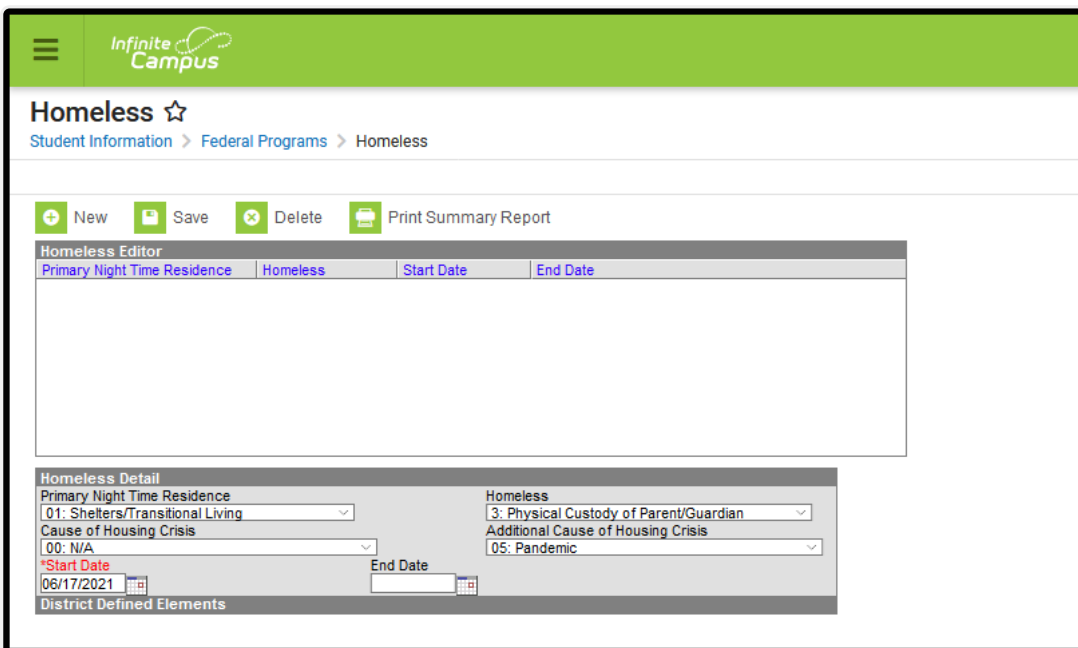

Homeless (Colorado)

Last Modified on 03/11/2024 8:46 am CDT

[Primary Nighttime Residence](#) | [Homeless](#) | [Cause of Housing Crisis and Additional Cause of Housing Crisis](#)

Classic View: Student Information > General > Program Participation > Homeless

Search Terms: Homeless

The Homeless tab records basic homeless information as well as district-defined fields. The list of homeless records is sorted by Start Date.

Homeless status can be assigned to a student at any point of the enrollment period. If a student is determined Homeless at any point in the school year, the student will report as Homeless for the entire enrollment period. The amount of time the student is deemed homeless is not considered.