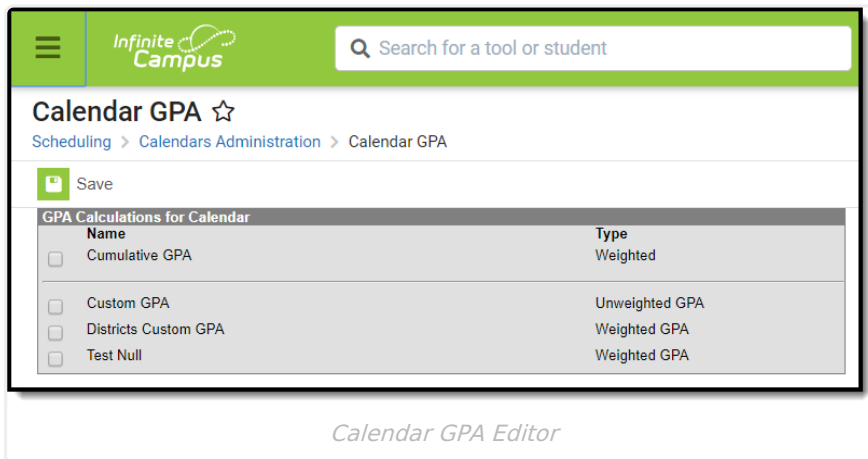

# Calendar GPA

Last Modified on 10/21/2024 8:19 am CDT

Tool Search: Calendar GPA

The Calendar GPA tool lists all available Custom GPA Calculation (name and type) that may be chosen for use within that calendar. They are ordered by the sequence entered for that calculation on the [GPA Calculation](#) tab.

## Select a GPA

To associate a GPA with a calendar, mark the desired GPA and click the **Save** button. More than one GPA can be associated with a calendar.

Removal of a selected GPA calculation cannot be done if there are set Report Preferences for a Transcript or a Report Card that use that GPA Calculation. If a user removes a selected GPA Calculation and this dependency exists, a popup message displays indicating that calculation is in use. Remove the report preference setting before removing the checkbox for the GPA Calculation.