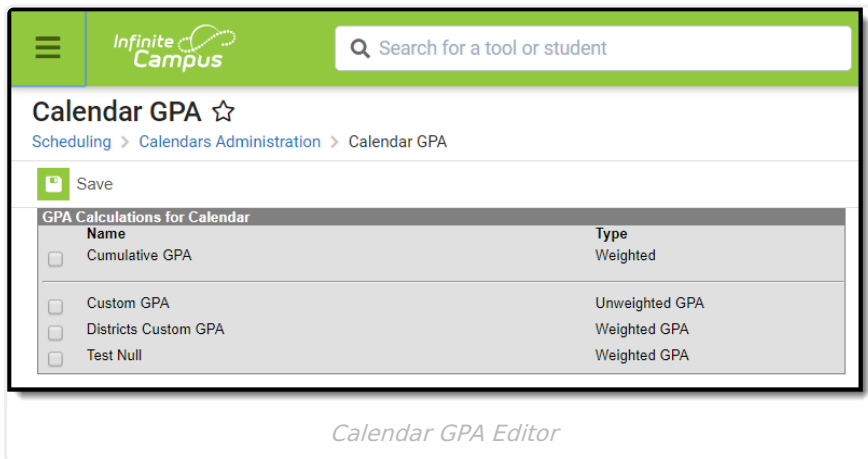

# Calendar GPA

Last Modified on 03/11/2024 8:45 am CDT

Tool Search: Calendar GPA

The Calendar GPA tool lists all available Custom GPA Calculation (name and type) that may be chosen for use within that calendar. They are ordered by the sequence entered for that calculation on the [GPA Calculation](#) tab.