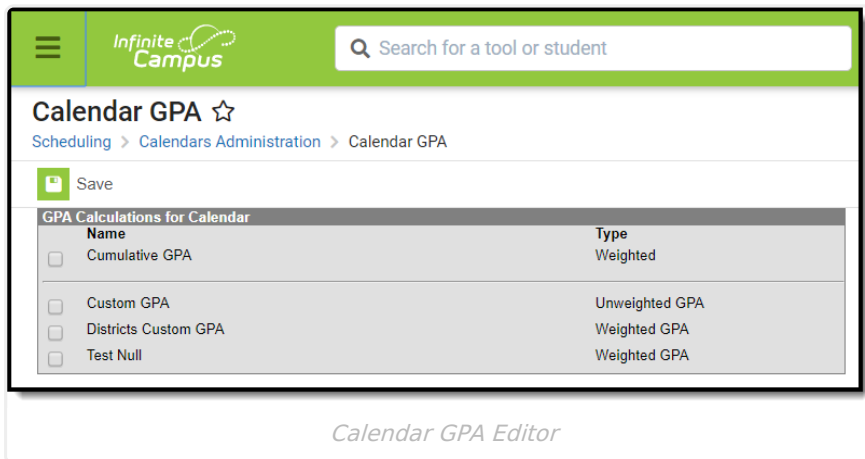

Calendar GPA

Last Modified on 04/01/2025 10:16 am CDT

Tool Search: Calendar GPA

The Calendar GPA tool lists all available Custom GPA Calculation (name and type) that may be chosen for use within that calendar. They are ordered by the sequence entered for that calculation on the [GPA Calculation](#) tab.

See the [Calendar GPA Calculation Setup Tool Rights](#) article for information about rights needed to use this tool.

Select a GPA

To associate a GPA with a calendar, mark the desired GPA and click the **Save** button. More than one GPA can be associated with a calendar.