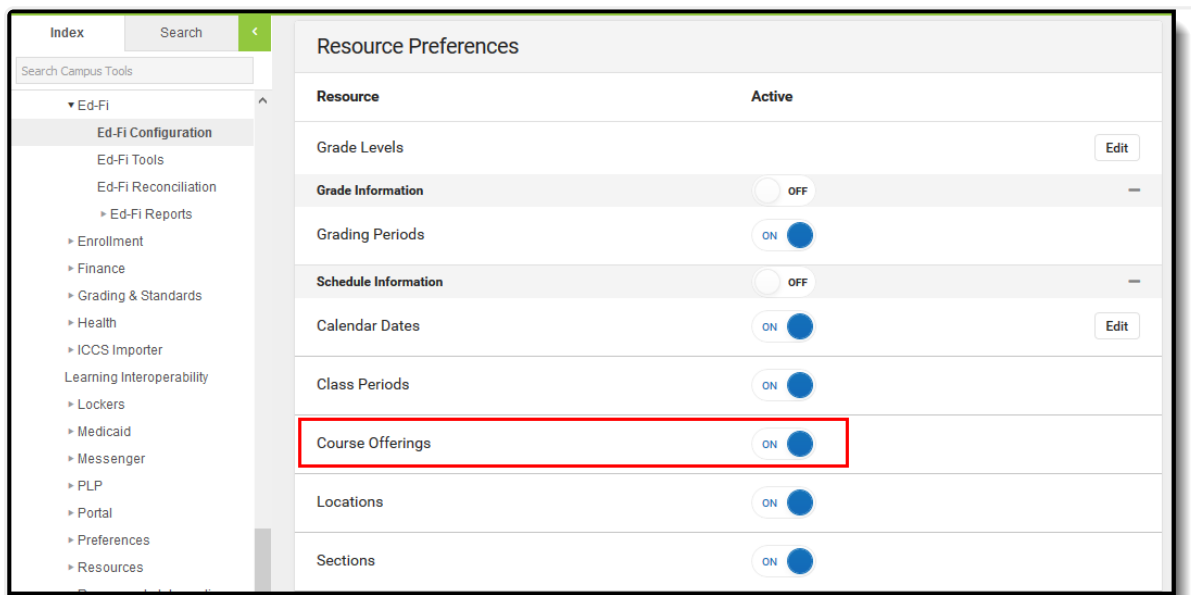

Ed-Fi v3.X - Course Offerings Resource Preferences

Last Modified on 10/21/2024 8:22 am CDT

Tool Search: Ed-Fi Configuration

The Ed-Fi Configuration tool is used to establish Ed-Fi data resources.

The following describes how to enable the Course Offerings resource for Ed-Fi reporting.

1. Set the Course Offerings preference to **ON**.

Course Offerings Resource Preferences