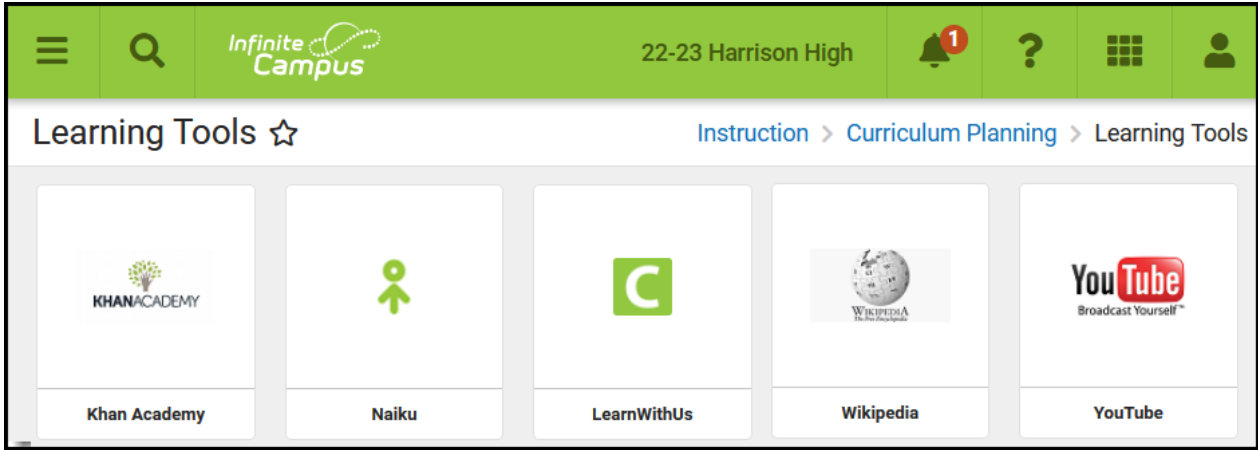

Learning Tools

Last Modified on 04/18/2024 4:24 pm CDT

Tool Search: Learning Tools

The Learning Tools list provides links to all the providers of learning materials enabled by your district.

Click a Learning Tool link to be taken to the provider's site.

Access to this tool is not governed by [tool rights](#). This tool is available if the district has any LTI connections enabled with Learning Tool selected.

Providers must be enabled by the district to display in this list. Click on a provider to visit the site and view available materials.