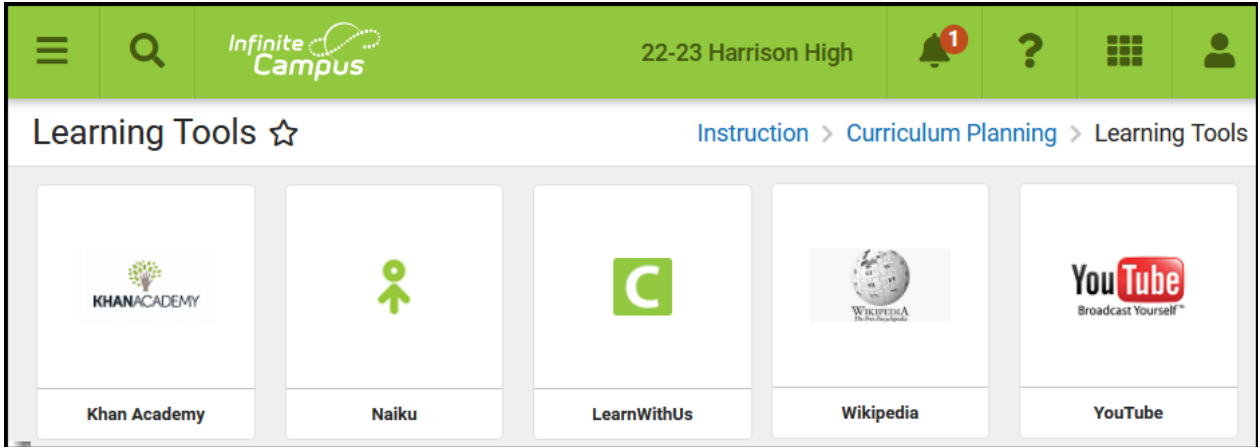

# Learning Tools

Last Modified on 10/21/2024 8:19 am CDT

Tool Search: Learning Tools

The Learning Tools list provides links to all the providers of learning materials enabled by your district.

*Click a Learning Tool link to be taken to the provider's site.*

Access to this tool is not governed by [tool rights](#). This tool is available if the district has any LTI connections enabled with Learning Tool selected.

Providers must be enabled by the district to display in this list. Click on a provider to visit the site and view available materials.