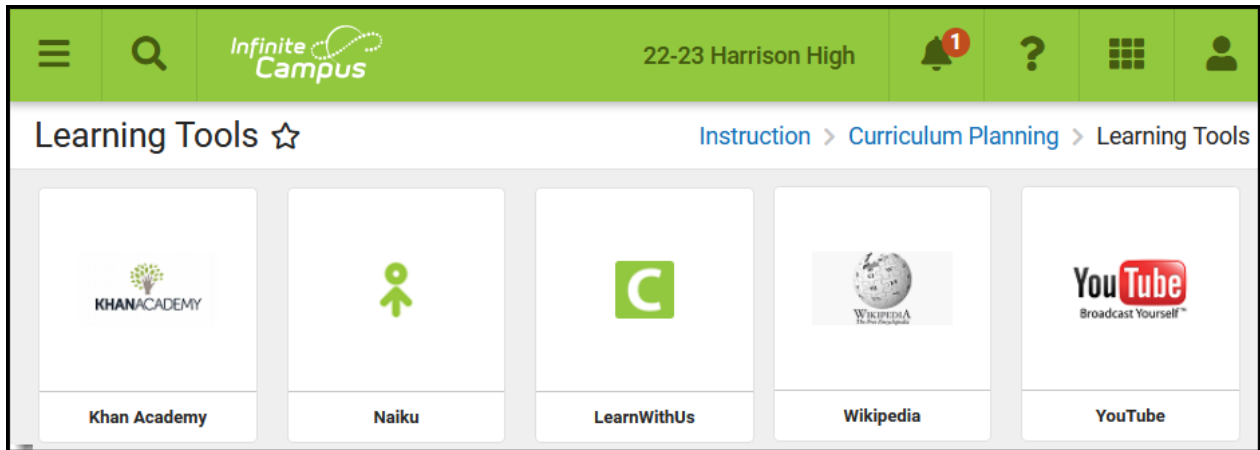

# Learning Tools

Last Modified on 04/10/2026 1:04 pm CDT

Tool Search: Learning Tools

The Learning Tools list provides links to all the providers of learning materials enabled by your district.

*Click a Learning Tool link to be taken to the provider's site.*

Access to this tool is not governed by [tool rights](#). This tool is available if the district has any LTI connections enabled with Learning Tool selected.

Providers must be enabled by the district to display in this list. Click on a provider to visit the site and view available materials.