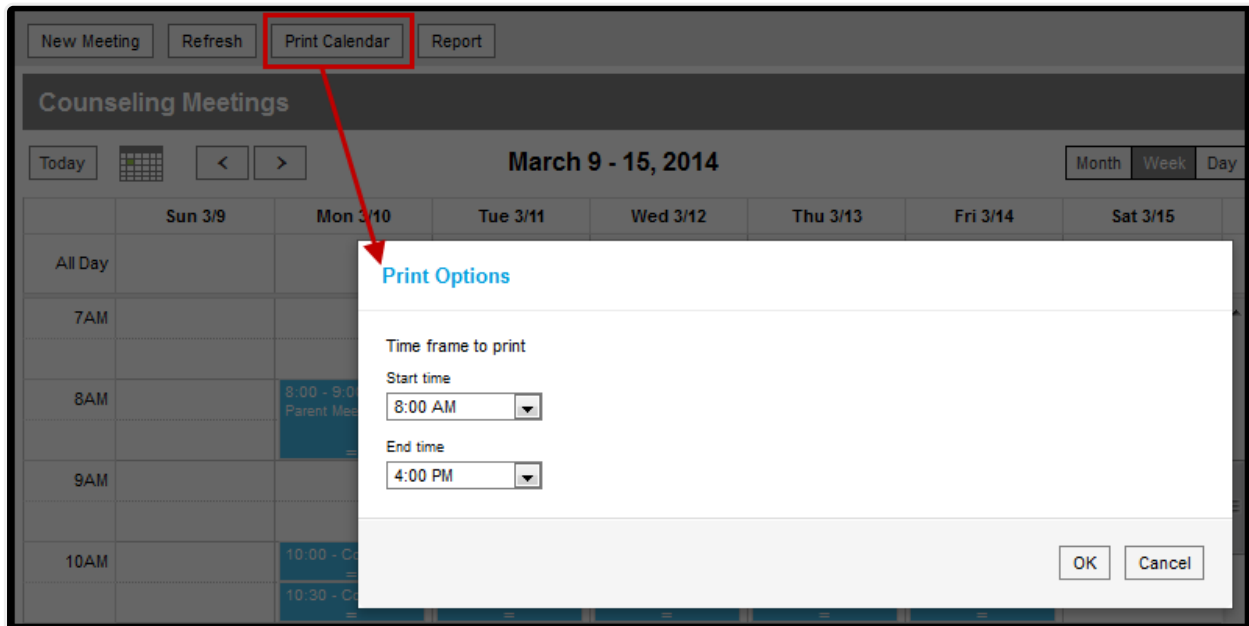

Print Your Counseling Calendar

Last Modified on 10/21/2024 8:21 am CDT

Classic View: Student Information > Counseling > Meetings > Print Calendar

Search Terms: Counseling, Meetings

To print your calendar, select the **Print Calendar** button at the top of the screen, then indicate time frame you'd like to print by selecting **Start** and **End Times**.

Print Calendar Options

Click **OK** to view the calendar in a format suitable for printing. A browser print window also opens. Campus recommends printing your month or week calendar in landscape view.

All view and filtering options currently selected are applied to the printed calendar.