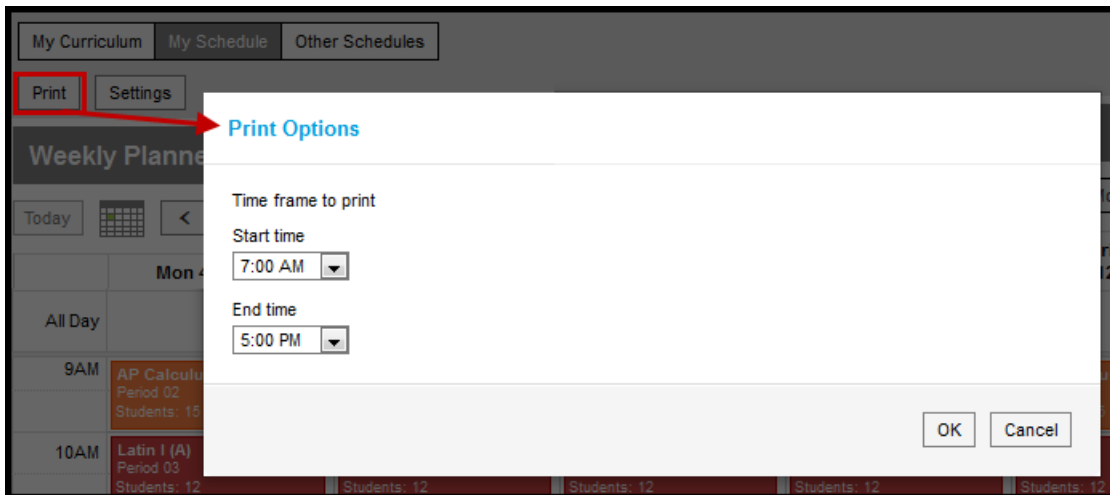

Printing the Planner

Last Modified on 04/22/2024 3:22 pm CDT

[Printing Your Schedule](#) | [Printing Your Curriculum Schedule](#)

Location: [Planner](#) > [click Print](#)

Printing from the Planner in Schedule view or Curriculum view generates a printed copy of the tool just as you're viewing it when you hit Print, based on the School Calendars and Sections you've selected and whether you're in Month, Week, or Day view.

The formatting of printed documents differs by browser. Use the print properties in your specific browser to rectify issues, or try printing in another browser.

Printing Your Schedule

From the Schedule view, click **Print** and select the **Time Frame** to print by choosing a **Start Time** and an **End Time**. Click **OK**.

Schedule Print Options

The printed schedule displays based on your current [viewing options](#).