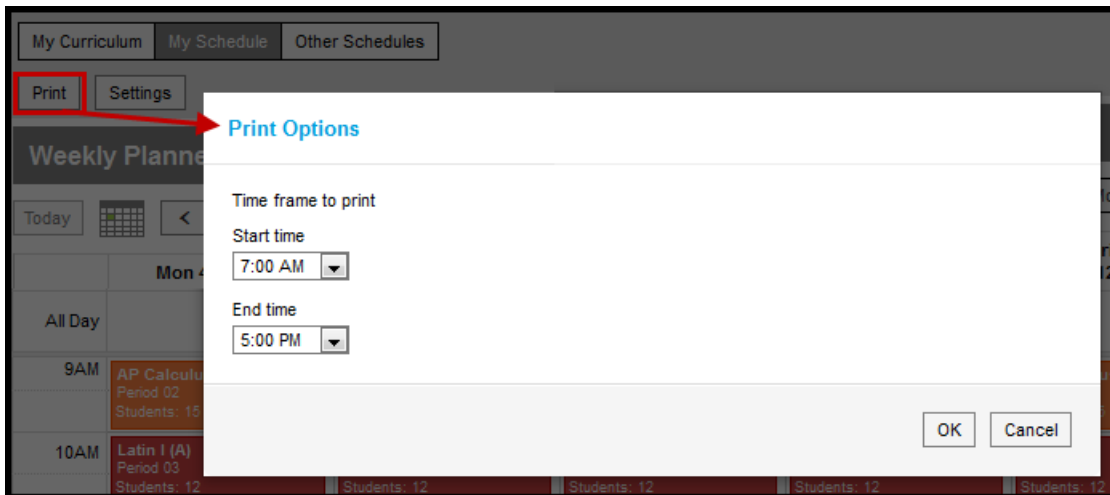

Printing the Planner

Last Modified on 10/21/2024 8:21 am CDT

[Printing Your Schedule](#) | [Printing Your Curriculum Schedule](#)

Location: [Planner](#) > [click Print](#)

Printing from the Planner in Schedule view or Curriculum view generates a printed copy of the tool just as you're viewing it when you hit Print, based on the School Calendars and Sections you've selected and whether you're in Month, Week, or Day view.

The formatting of printed documents differs by browser. Use the print properties in your specific browser to rectify issues, or try printing in another browser.

Printing Your Schedule

From the Schedule view, click **Print** and select the **Time Frame** to print by choosing a **Start Time** and an **End Time**. Click **OK**.

Schedule Print Options

The printed schedule displays based on your current [viewing options](#).